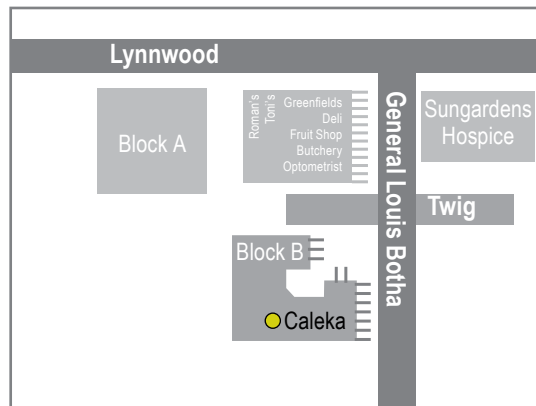

Detail: Glen Gables Office Park

Keeping you close to your clients

CALENDARS • DIARIES • DESK PADS

Telephone: +27 87 350 2660 • info@caleka.co.za • www.caleka.co.za

Glen Gables Office Park • Unit 3, Block B South, Ground Floor
 Corner of General Louis Botha & Lynnwood Roads • Lynnwood Glen Ext. 3

S 25.76906 • E 28.29080